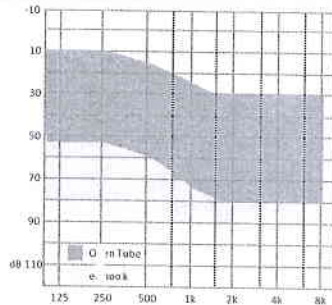

TEMEL ÖZELLİKLER

Değiştirilebilir boynuz

Otomatik veya manuel ses kontrol sistemi

Pil kapağında açma kapama

Hareketli buton ile program değiştirme, cihazı açma kapama yada sesi açma kısma işlemleri yapılabilir.

Pil zayıfladığında, program değiştirmede yada ses açma kismada uyarı sinyali(aktif/pasif)

Telefon bobini

Audiomatic özelliği ile geç açılma (aktif/pasif)

OPSİYONLAR

Küçük boynuz

Gözlük adaptörü

FM pabucu (Beige, Granite) (FM sistem uyumlu)

Kilitlenebilir pil kapağı

AudioFix

Uvzulama Seti - Open Tube

PROGRAM KABLoları VE ADAPTÖRLER

Cable for HiPro interface, right Art. No. 029 44 986

Cable for HiPro interface, left Art. No. 029 44 994

Cable for Noah-Link interface, right Art. No. 106 02 843

Cable for Noah-Link interface, left Art. No. 106 02 842

Adapter I3 Art. No. 108 24 470

KABİN RENKLERİ

Bej

Granite

Granite/Tütün

Granite/Güm

Granite/Gri

TEKNİK ÖZELLİKLER

12 sinyal işleme kanalı / 15 toplam bant sayısı

6 frekans kanalı/ 6 AGC kanalı / 2 MPO kanalı

4 işitme programı

Veri depolama

SİNYAL İŞLEMCİSİ

Anti-Feedback sistem G3

Gürültü yönetimi

Adaptif gürültü kesme (on/off)

Wiener filtresi (on/off)

AudioTronic çoklu mikrofon sistemi (çift mikrofon)

Yönel Statik

TRCS

AKSESUARLAR

Sağ ve sol kulağı ayırıcı işaretler

Open Tube ve Open Tip

STANDART ÖZELLİKLER

GC (Kazanç Kontrol)

TC (Ses Tını Kontrol)

AGC (Otomatik Kazanç Kontrol)

MPO (Alçak frekans maksimum çıkış gücü)

UYGULAMA ALANI

P= Patent

Daha fazla bilgi için www.audioservice.com